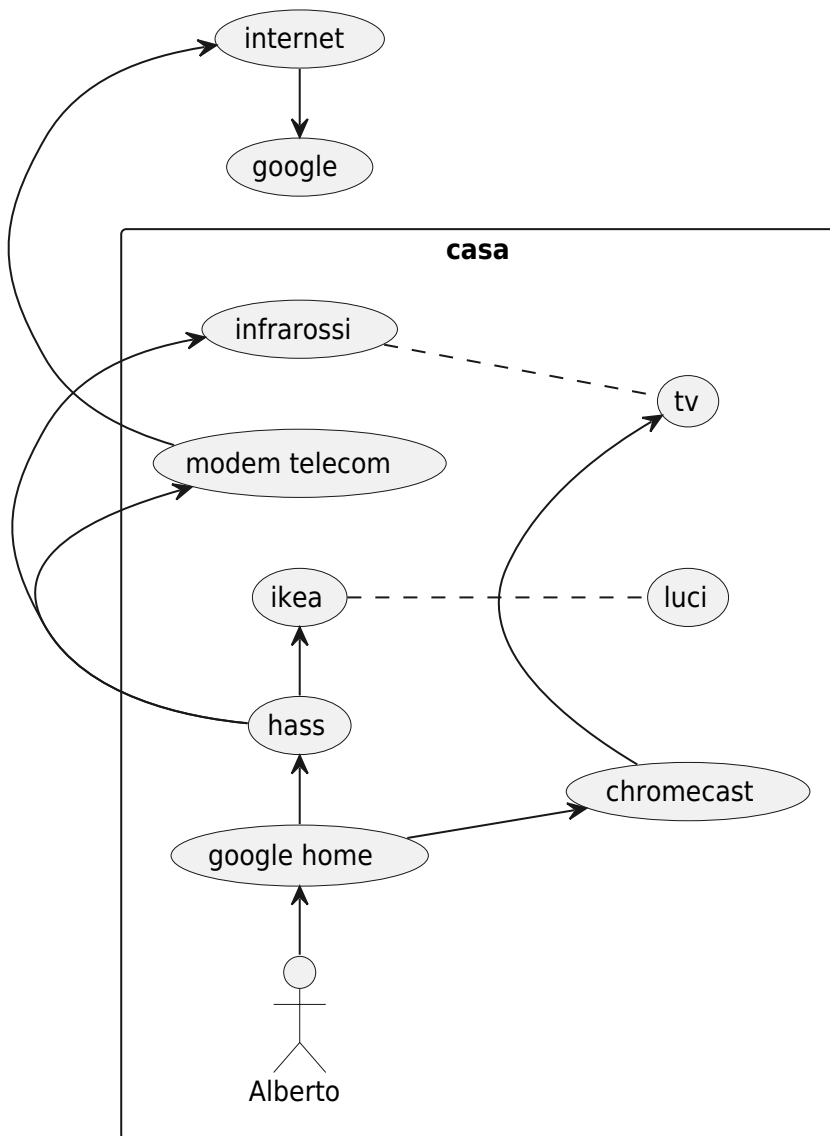

fiocco

From: <https://wiki.csgalileo.org/> - Galileo Labs

Permanent link: <https://wiki.csgalileo.org/projects/internetofthings/clients/fiocco?rev=1529748074>

Last update: 2018/06/23 12:01