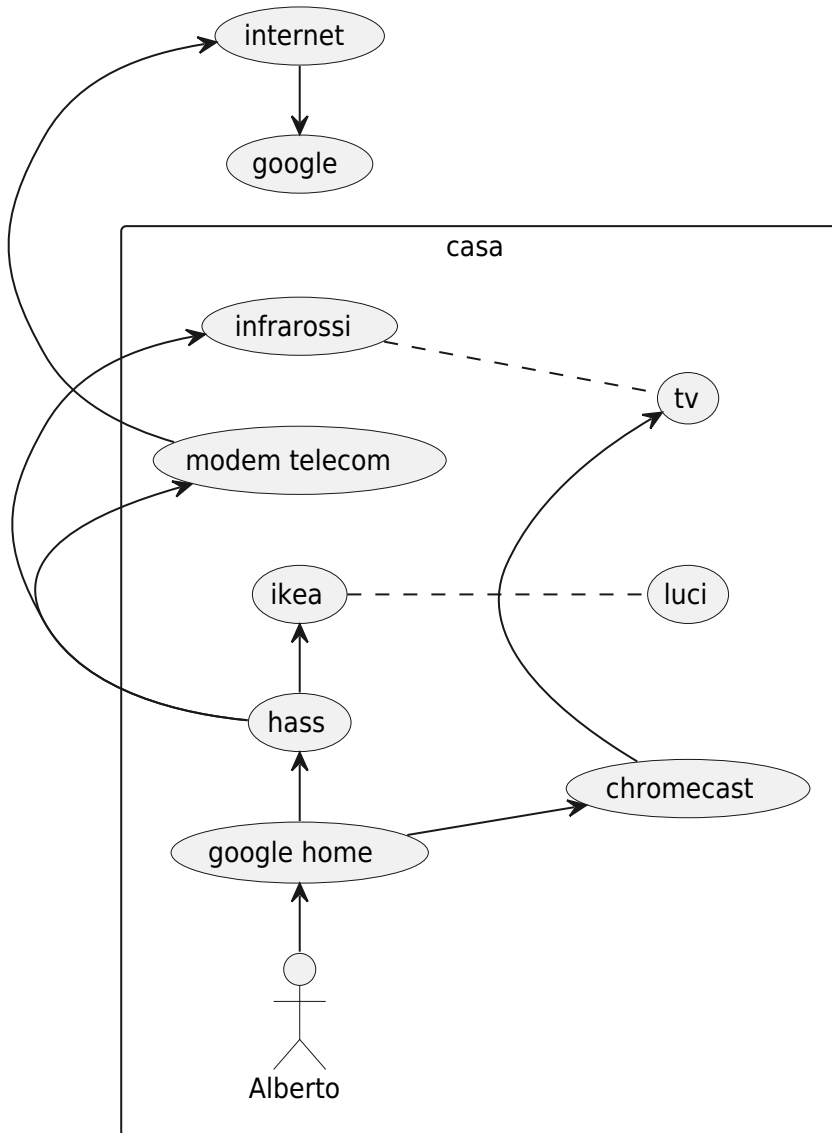

fiocco

From:
<https://wiki.csgalileo.org/> - Galileo Labs

Permanent link:
<https://wiki.csgalileo.org/projects/internetofthings/clients/fiocco?rev=1529748074>

Last update: 2018/06/23 12:01