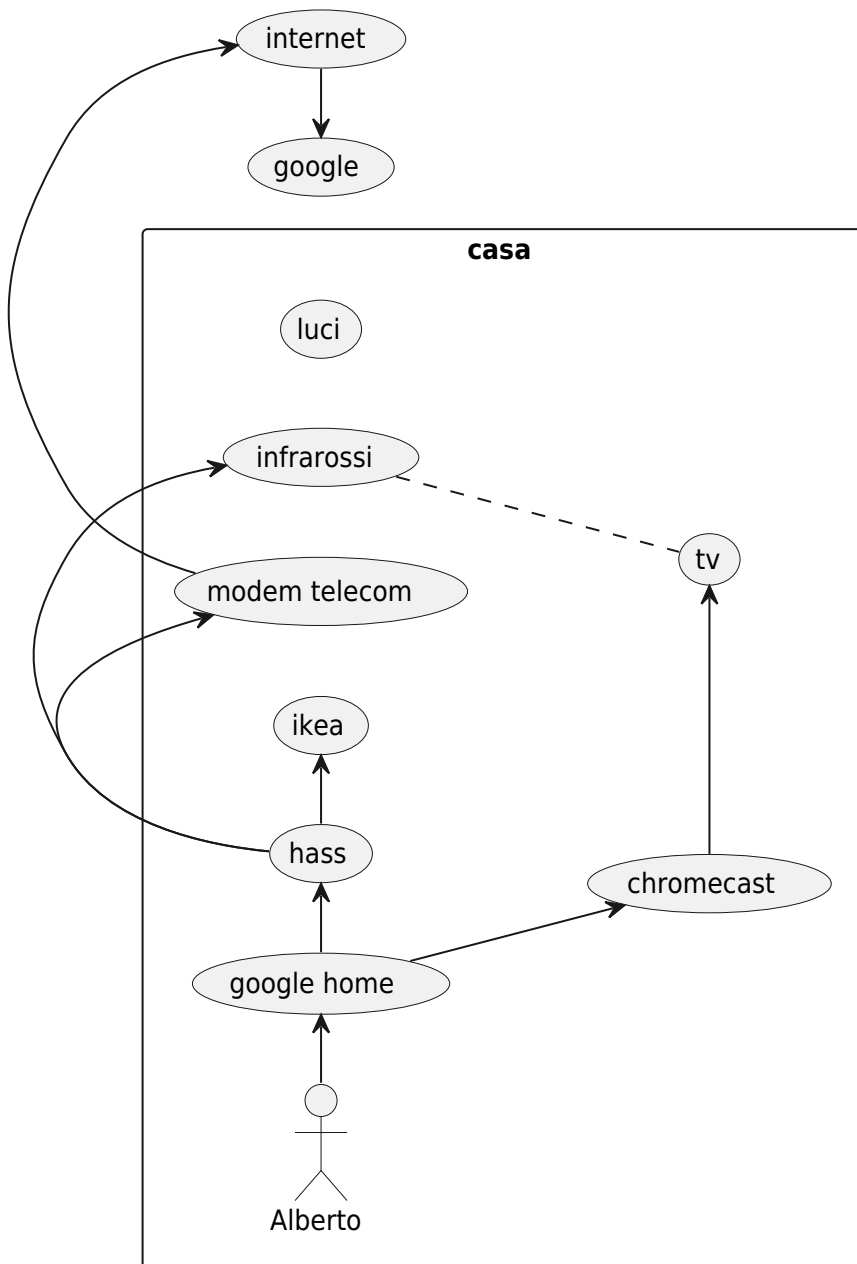

fiocco

From: <https://wiki.csgalileo.org/> - Galileo Labs

Permanent link: <https://wiki.csgalileo.org/projects/internetofthings/clients/fiocco?rev=1529748158>

Last update: 2018/06/23 12:02