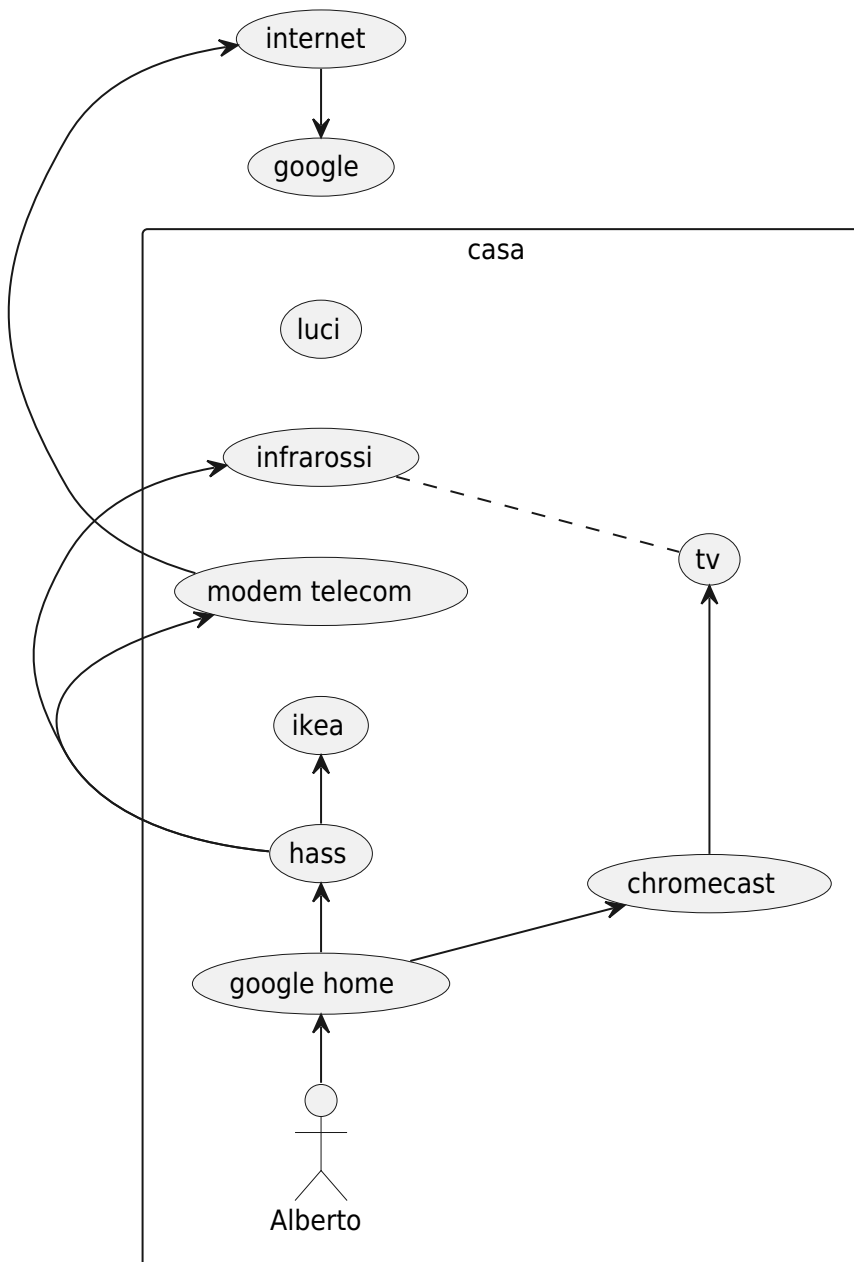

fiocco

From: <https://wiki.csgalileo.org/> - Galileo Labs

Permanent link: <https://wiki.csgalileo.org/projects/internetofthings/clients/fiocco?rev=1529748158>

Last update: 2018/06/23 12:02