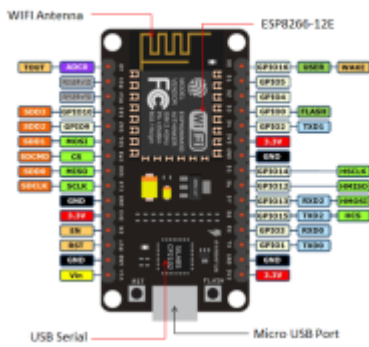

# esp8266

Node MCU Pinout – ESP8266 12E

From:  
<https://wiki.csgalileo.org/> - Galileo Labs

Permanent link:  
<https://wiki.csgalileo.org/projects/internetofthings/esp8266>

Last update: 2018/01/21 09:43