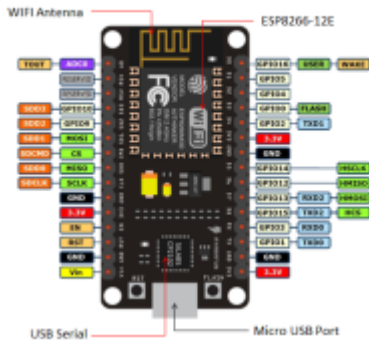

esp8266

Node MCU Pinout – ESP8266 12E

From:
<https://wiki.csgalileo.org/> - Galileo Labs

Permanent link:
<https://wiki.csgalileo.org/projects/internetofthings/esp8266>

Last update: 2018/01/21 09:43