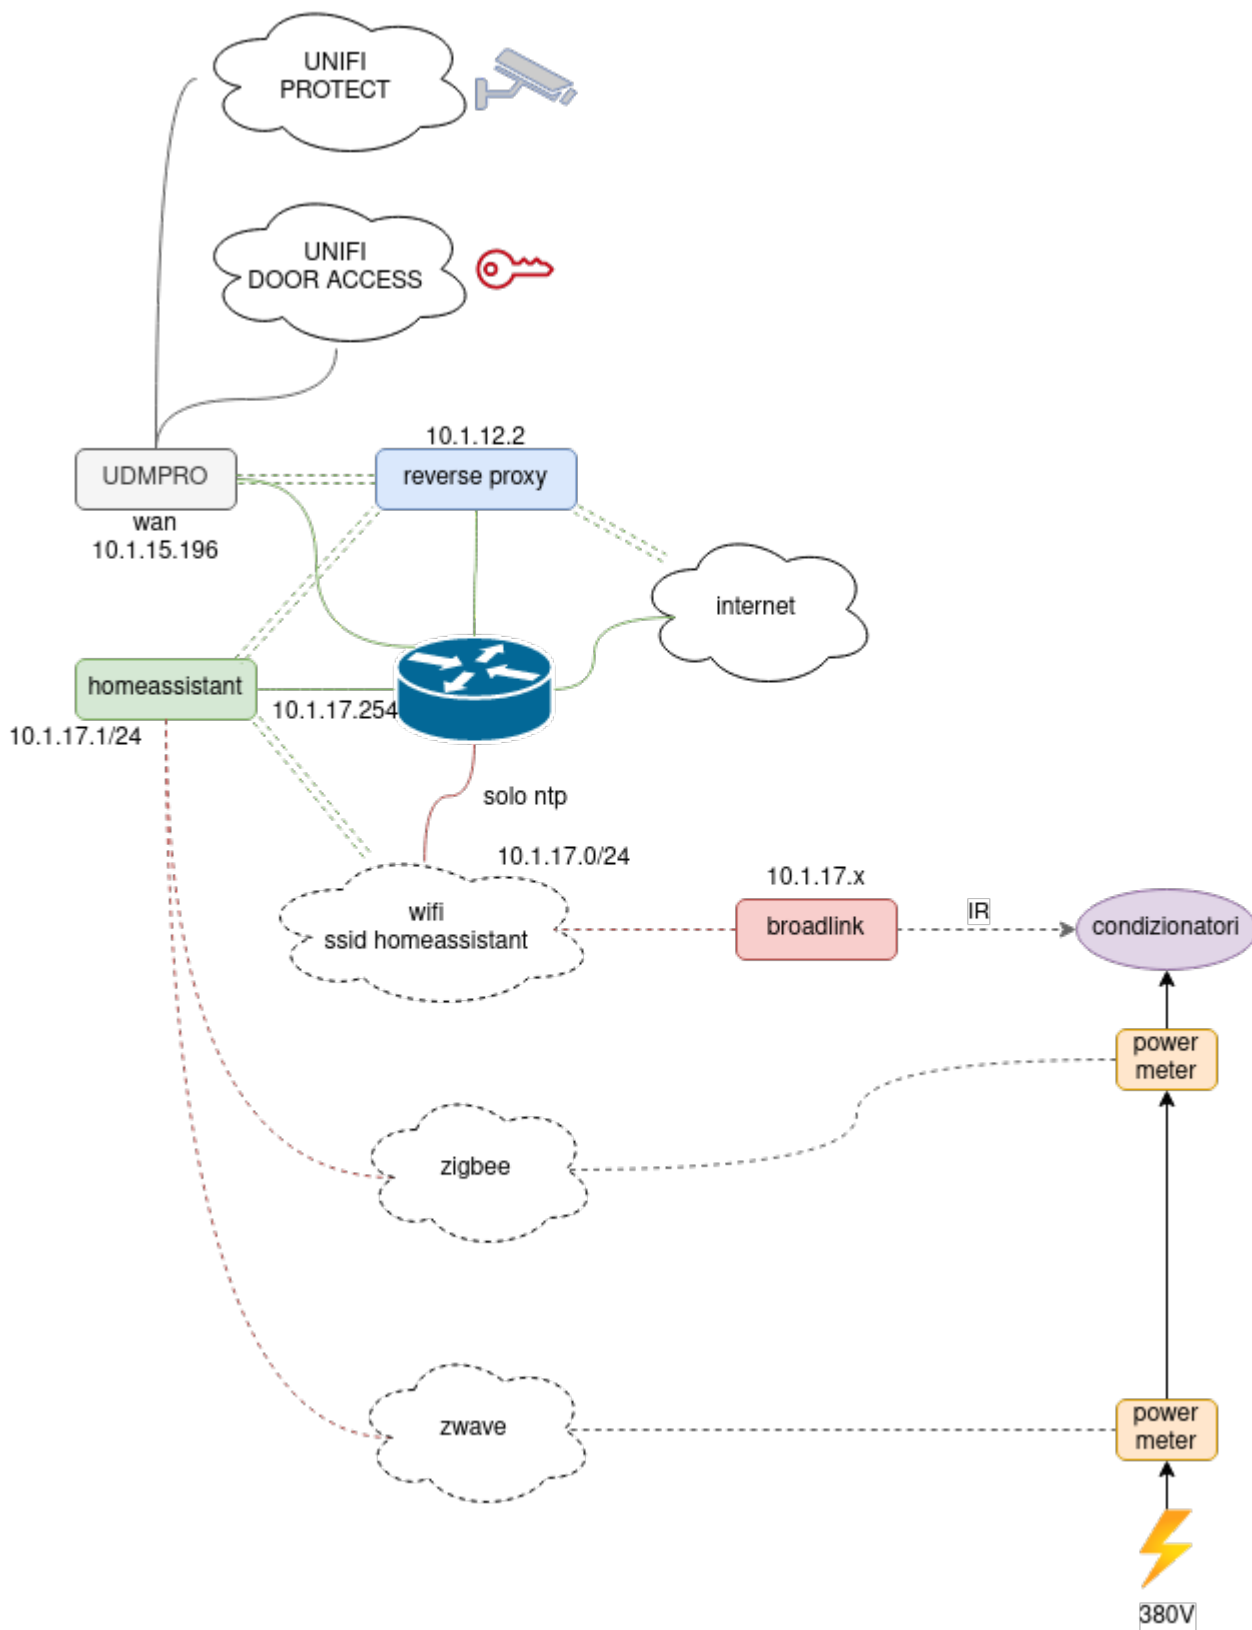

iotaiuto in galileo

From:

<https://wiki.csgalileo.org/> - **Galileo Labs**

Permanent link:

<https://wiki.csgalileo.org/projects/iotaiuto/galileo?rev=1656998230>

Last update: **2022/07/05 07:17**