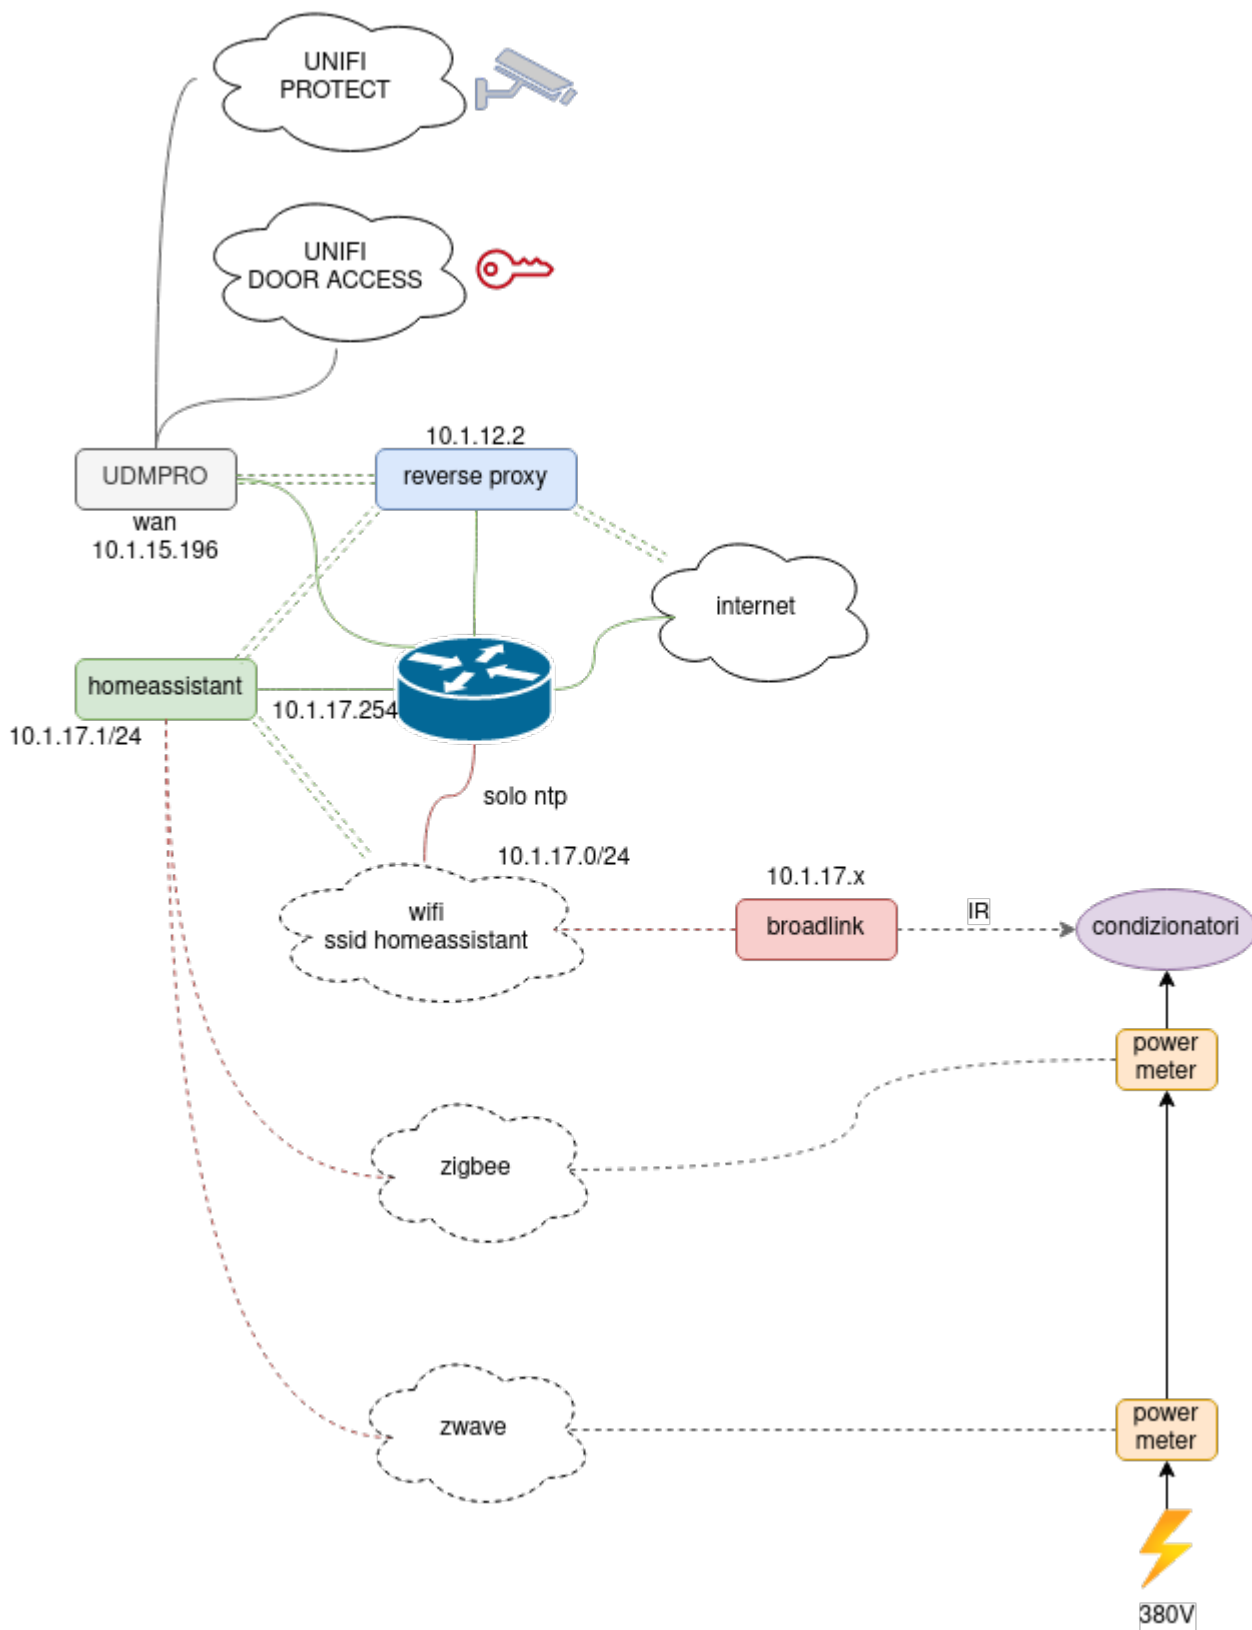

iotaiuto in galileo

rete homessistant:

- 10.1.17.0/24
- wifi homeassistant con pass homeassistant2022.

- gateway 10.1.17.254

raspberry:

- 10.1.17.1
- connesso a SW-INGENGO-1 porta ether5

From:

<https://wiki.csgalileo.org/> - **Galileo Labs**

Permanent link:

<https://wiki.csgalileo.org/projects/iotaiuto/galileo?rev=1657111193>

Last update: **2022/07/06 14:39**