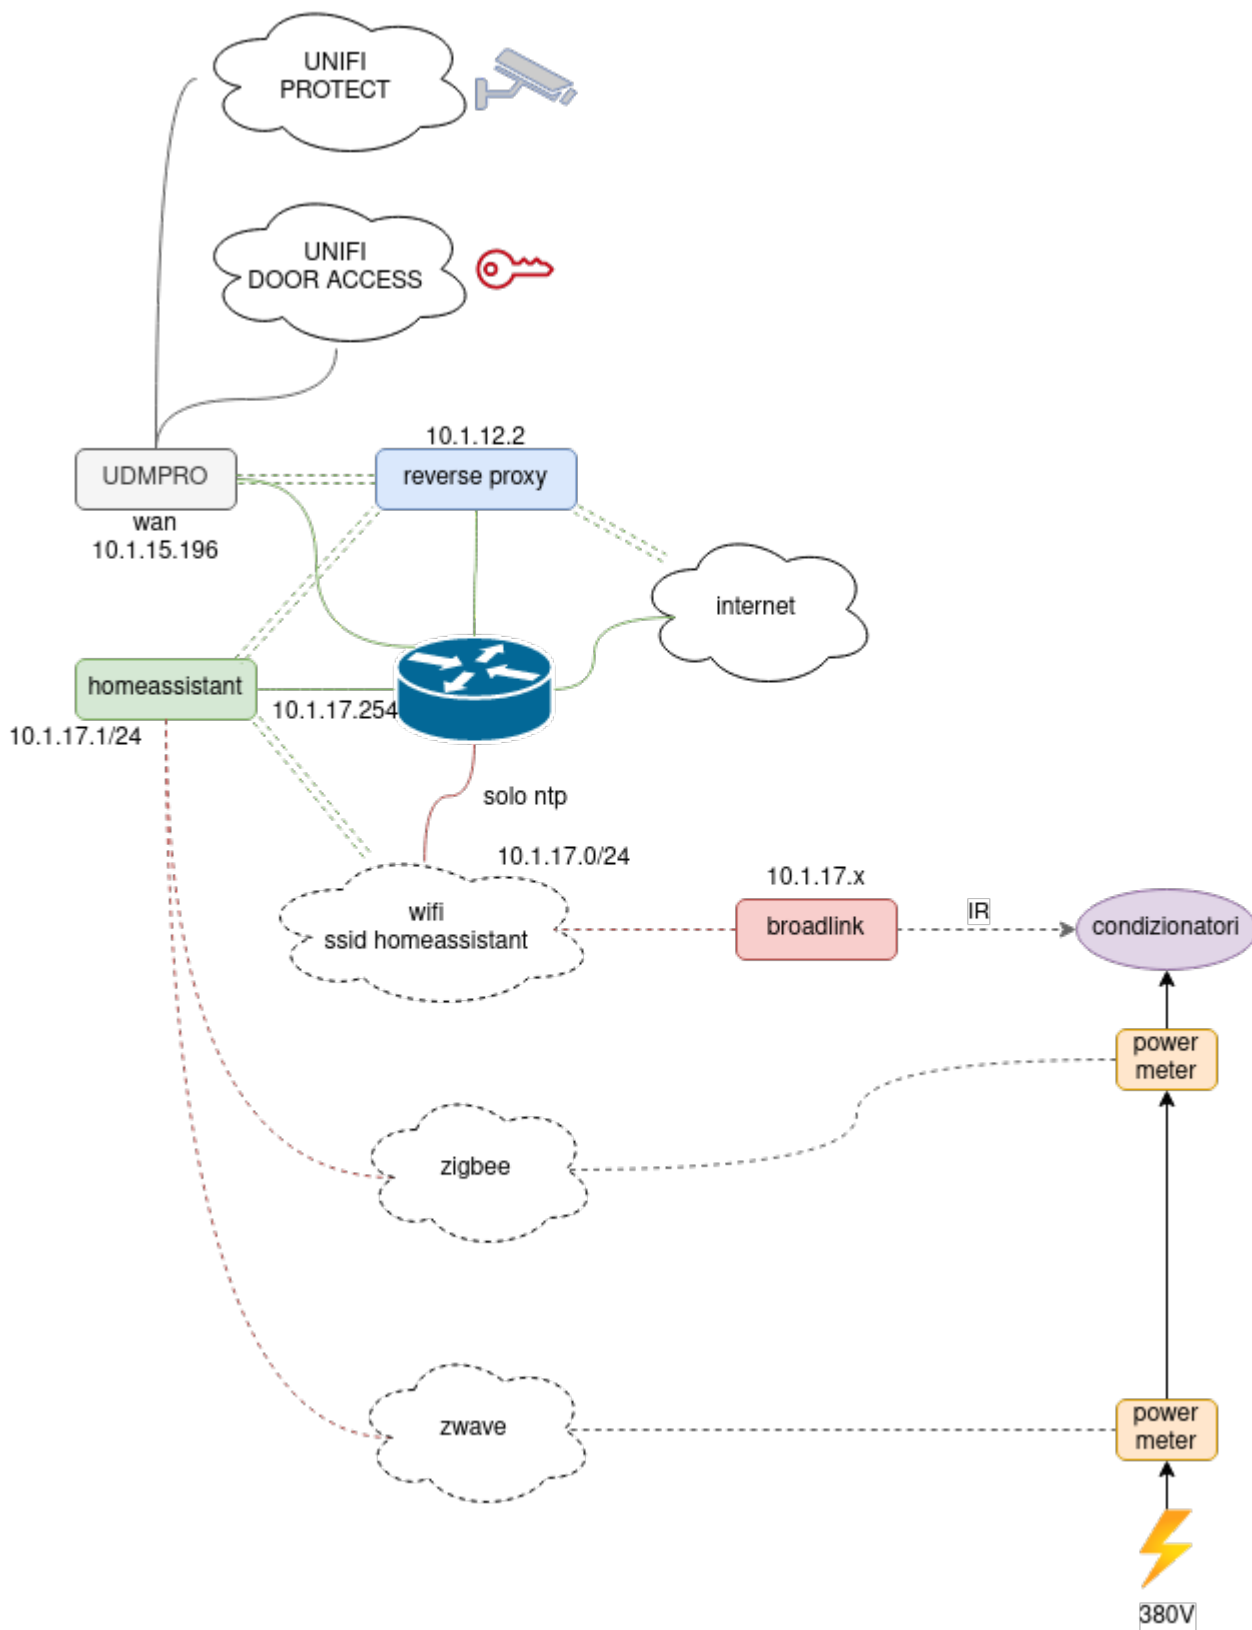

iotaiuto in galileo

rete homessistant:

- 10.1.17.0/24
- wifi homeassistant con pass homeassistant2022.

- gateway 10.1.17.254

raspberry:

- 10.1.17.1
- connesso a SW-INGENGO-1 porta ether5
- <https://galileo.iotaiuto.it>

From:

<https://wiki.csgalileo.org/> - **Galileo Labs**

Permanent link:

<https://wiki.csgalileo.org/projects/iotaiuto/galileo?rev=1657707682>

Last update: **2022/07/13 12:21**