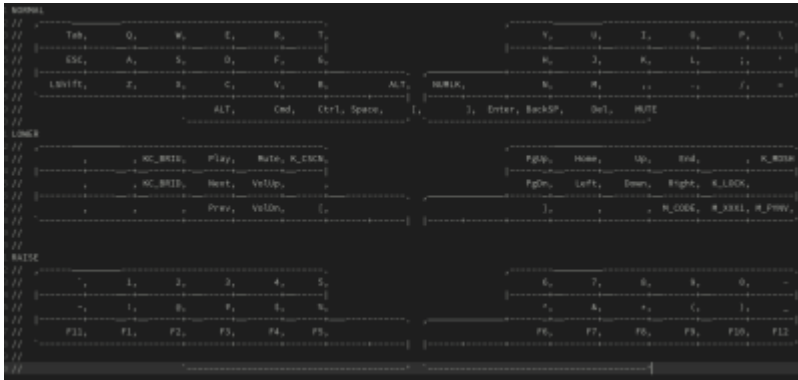

Kyria

- <https://splitkb.com/collections/keyboard-parts/products/mill-max-low-profile-sockets?variant=31945995845709>
- <https://splitkb.com/products/mill-max-hot-swap-sockets?variant=31942430818381>
- <https://splitkb.com/collections/switches-and-keycaps/products/gateron-switches?variant=31938364702797>

From:
<https://wiki.csgalileo.org/> - Galileo Labs

Permanent link:
<https://wiki.csgalileo.org/tips/kyria?rev=1602408389>

Last update: **2020/10/11 11:26**