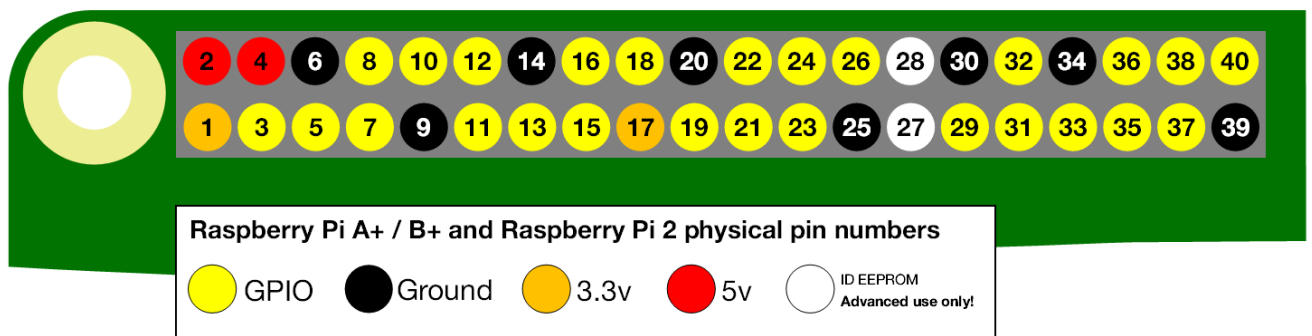

# GPIO

- [interface circuits](#)

GPIO numbers

physical number

From:

<https://wiki.csgalileo.org/> - Galileo Labs

Permanent link:

<https://wiki.csgalileo.org/tips/raspberry/gpio?rev=1463405381>