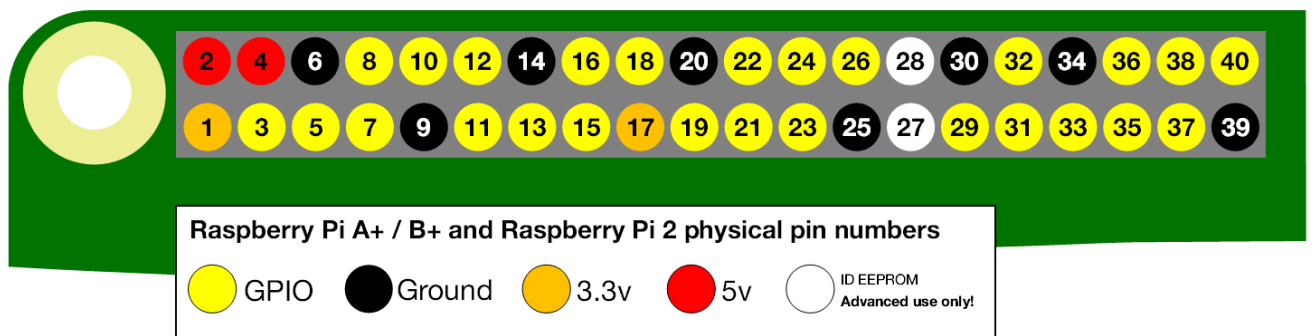

GPIO

- [interface circuits](#)

GPIO numbers

physical number

From:
<https://wiki.csgalileo.org/> - Galileo Labs

Permanent link:
<https://wiki.csgalileo.org/tips/raspberry/gpio?rev=1463405381>

Last update: 2016/05/16 15:29